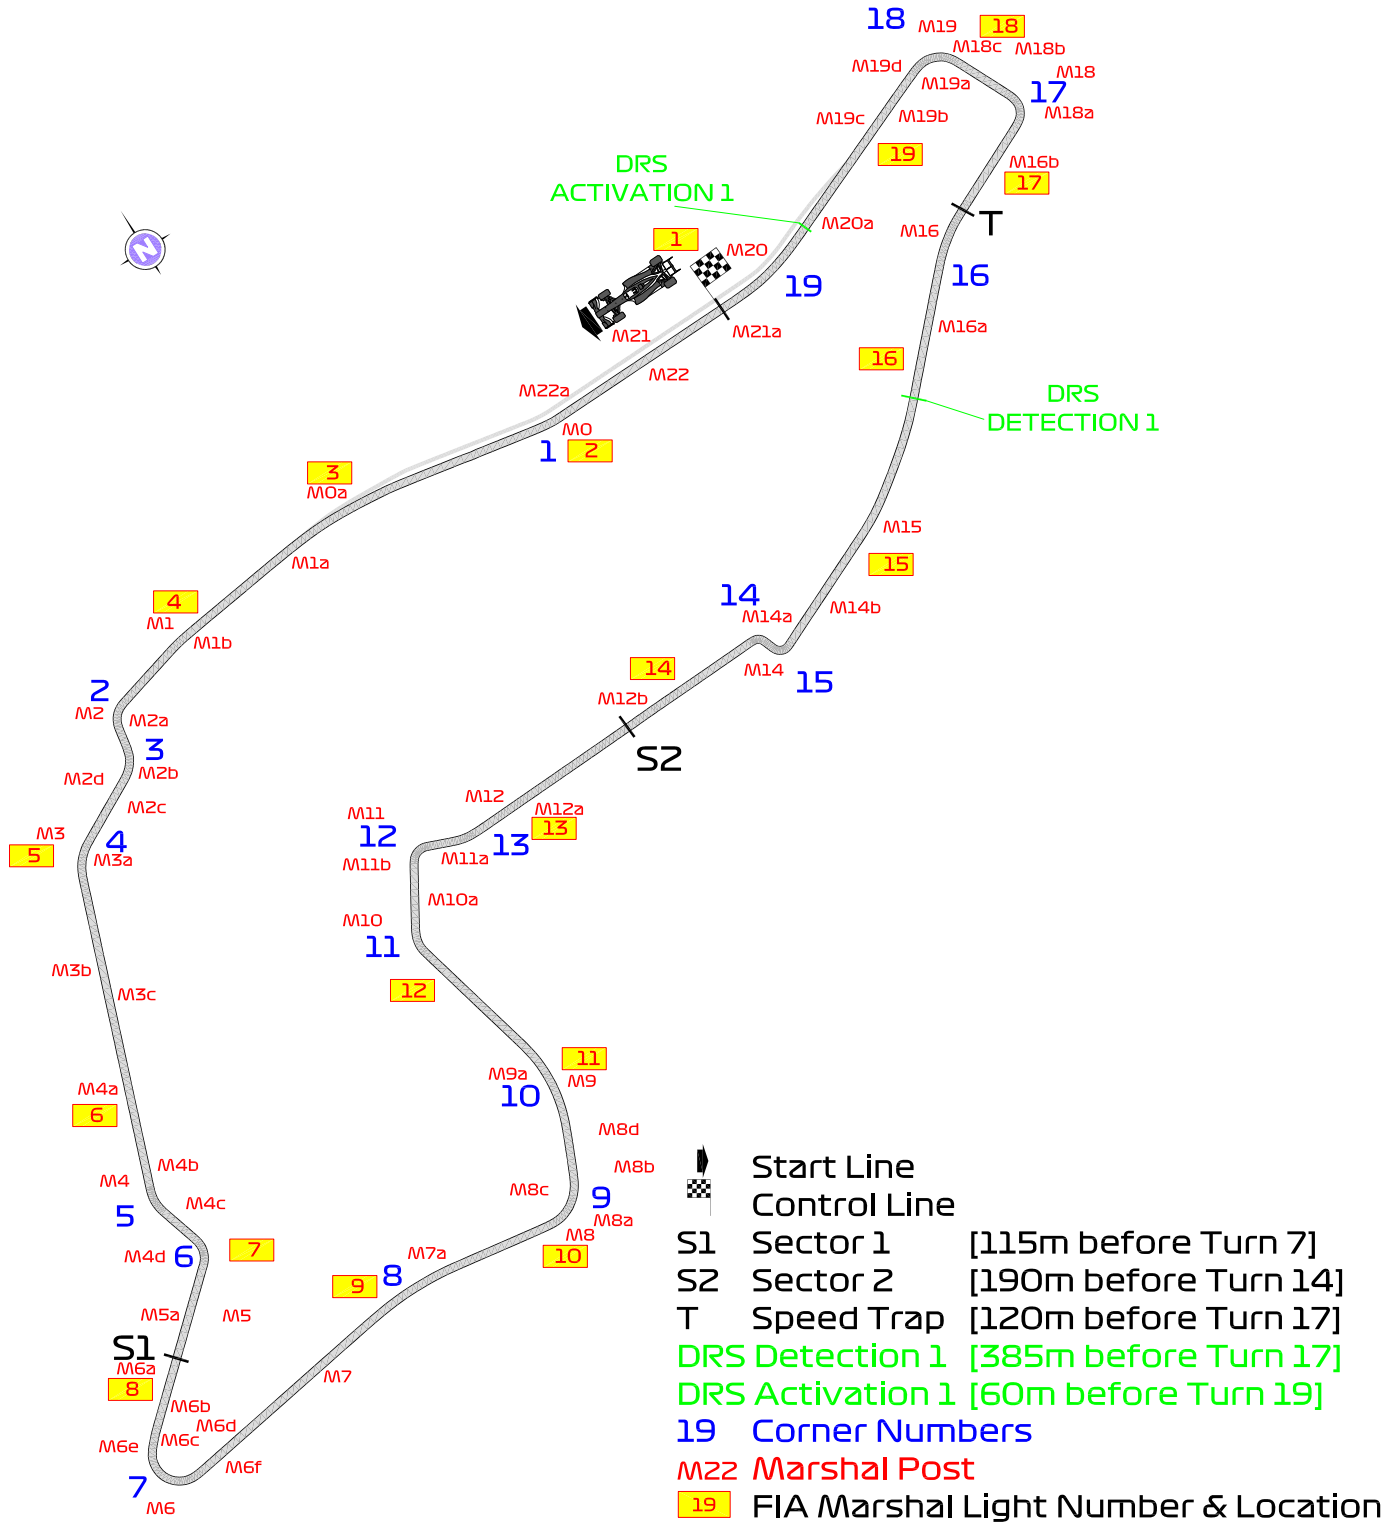

2022 IMOLA EVENT

21 to 24 April 2022

From	The Stewards	Document	2
To	All Teams, All Officials	Date	21 April 2022
		Time	14:42

Title Circuit map V2 - Imola 2022

Description The light panel 13 has moved sides of the track

Circuit Map

Circuit Centreline Length = 4.909km